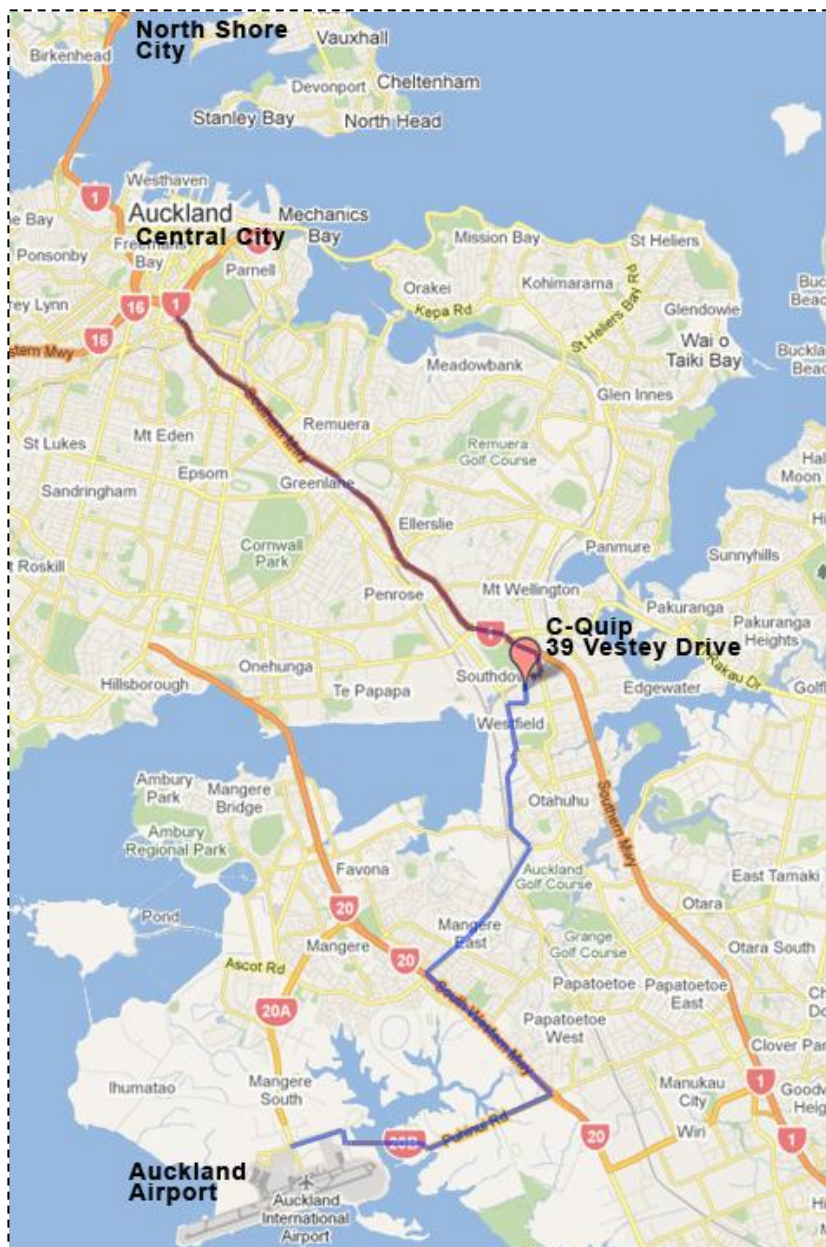

How to reach C-Quip International Head Office:

Directions from Auckland Central City and North Shore:

- *Take the SH1/Southern Mwy towards Hamilton
- *Take exit toward Mount Wellington Highway Intersection * Keep right at the fork to continue toward Mount Wellington Highway Intersection and merge onto Mt Wellington Highway Intersection
- *Turn right onto Mount Wellington Hwy *At the roundabout, take the third exit onto Vestey Drive

*Destination will be on your left after Idea Electrical and Hotline Shoes *The building at the back is C-Quip/Advanced Aerospace.

Directions from Auckland International Airport:

- *Head East on Tom Pearce Dr toward Leonard Isitt Dr – go through 1 roundabout *At the next roundabout take the 1st exit onto Puhinui Road

*Slight left to merge onto South Western Mwy *Take the exit toward Massey Rd *Turn right at Massey Rd *Continue onto Mangere Rd *Continue onto Saleyards Rd *Turn right at Portage Rd *Take the 1st left onto Great South Road *Take the 2nd right onto Vestey Dr *Destination will be on your right after Baxter Healthcare *The building at the back is C-Quip/Advanced Aerospace.